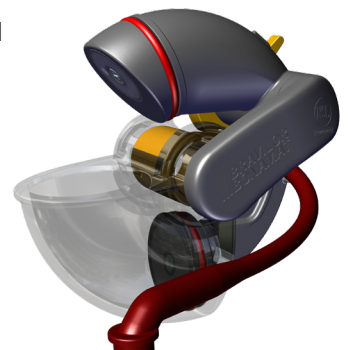

Patented Bravilor Bonamat technology

With the CIRCO brewer you will benefit from many practical features such as ease of use, consistent quality every brew, quick and easy preparation.

Bravilor Bonamat developed the CIRCO brewer to be compact and maintenance friendly, and succeeded.

Changes reserved.
904.940.004B

www.bravilor.com